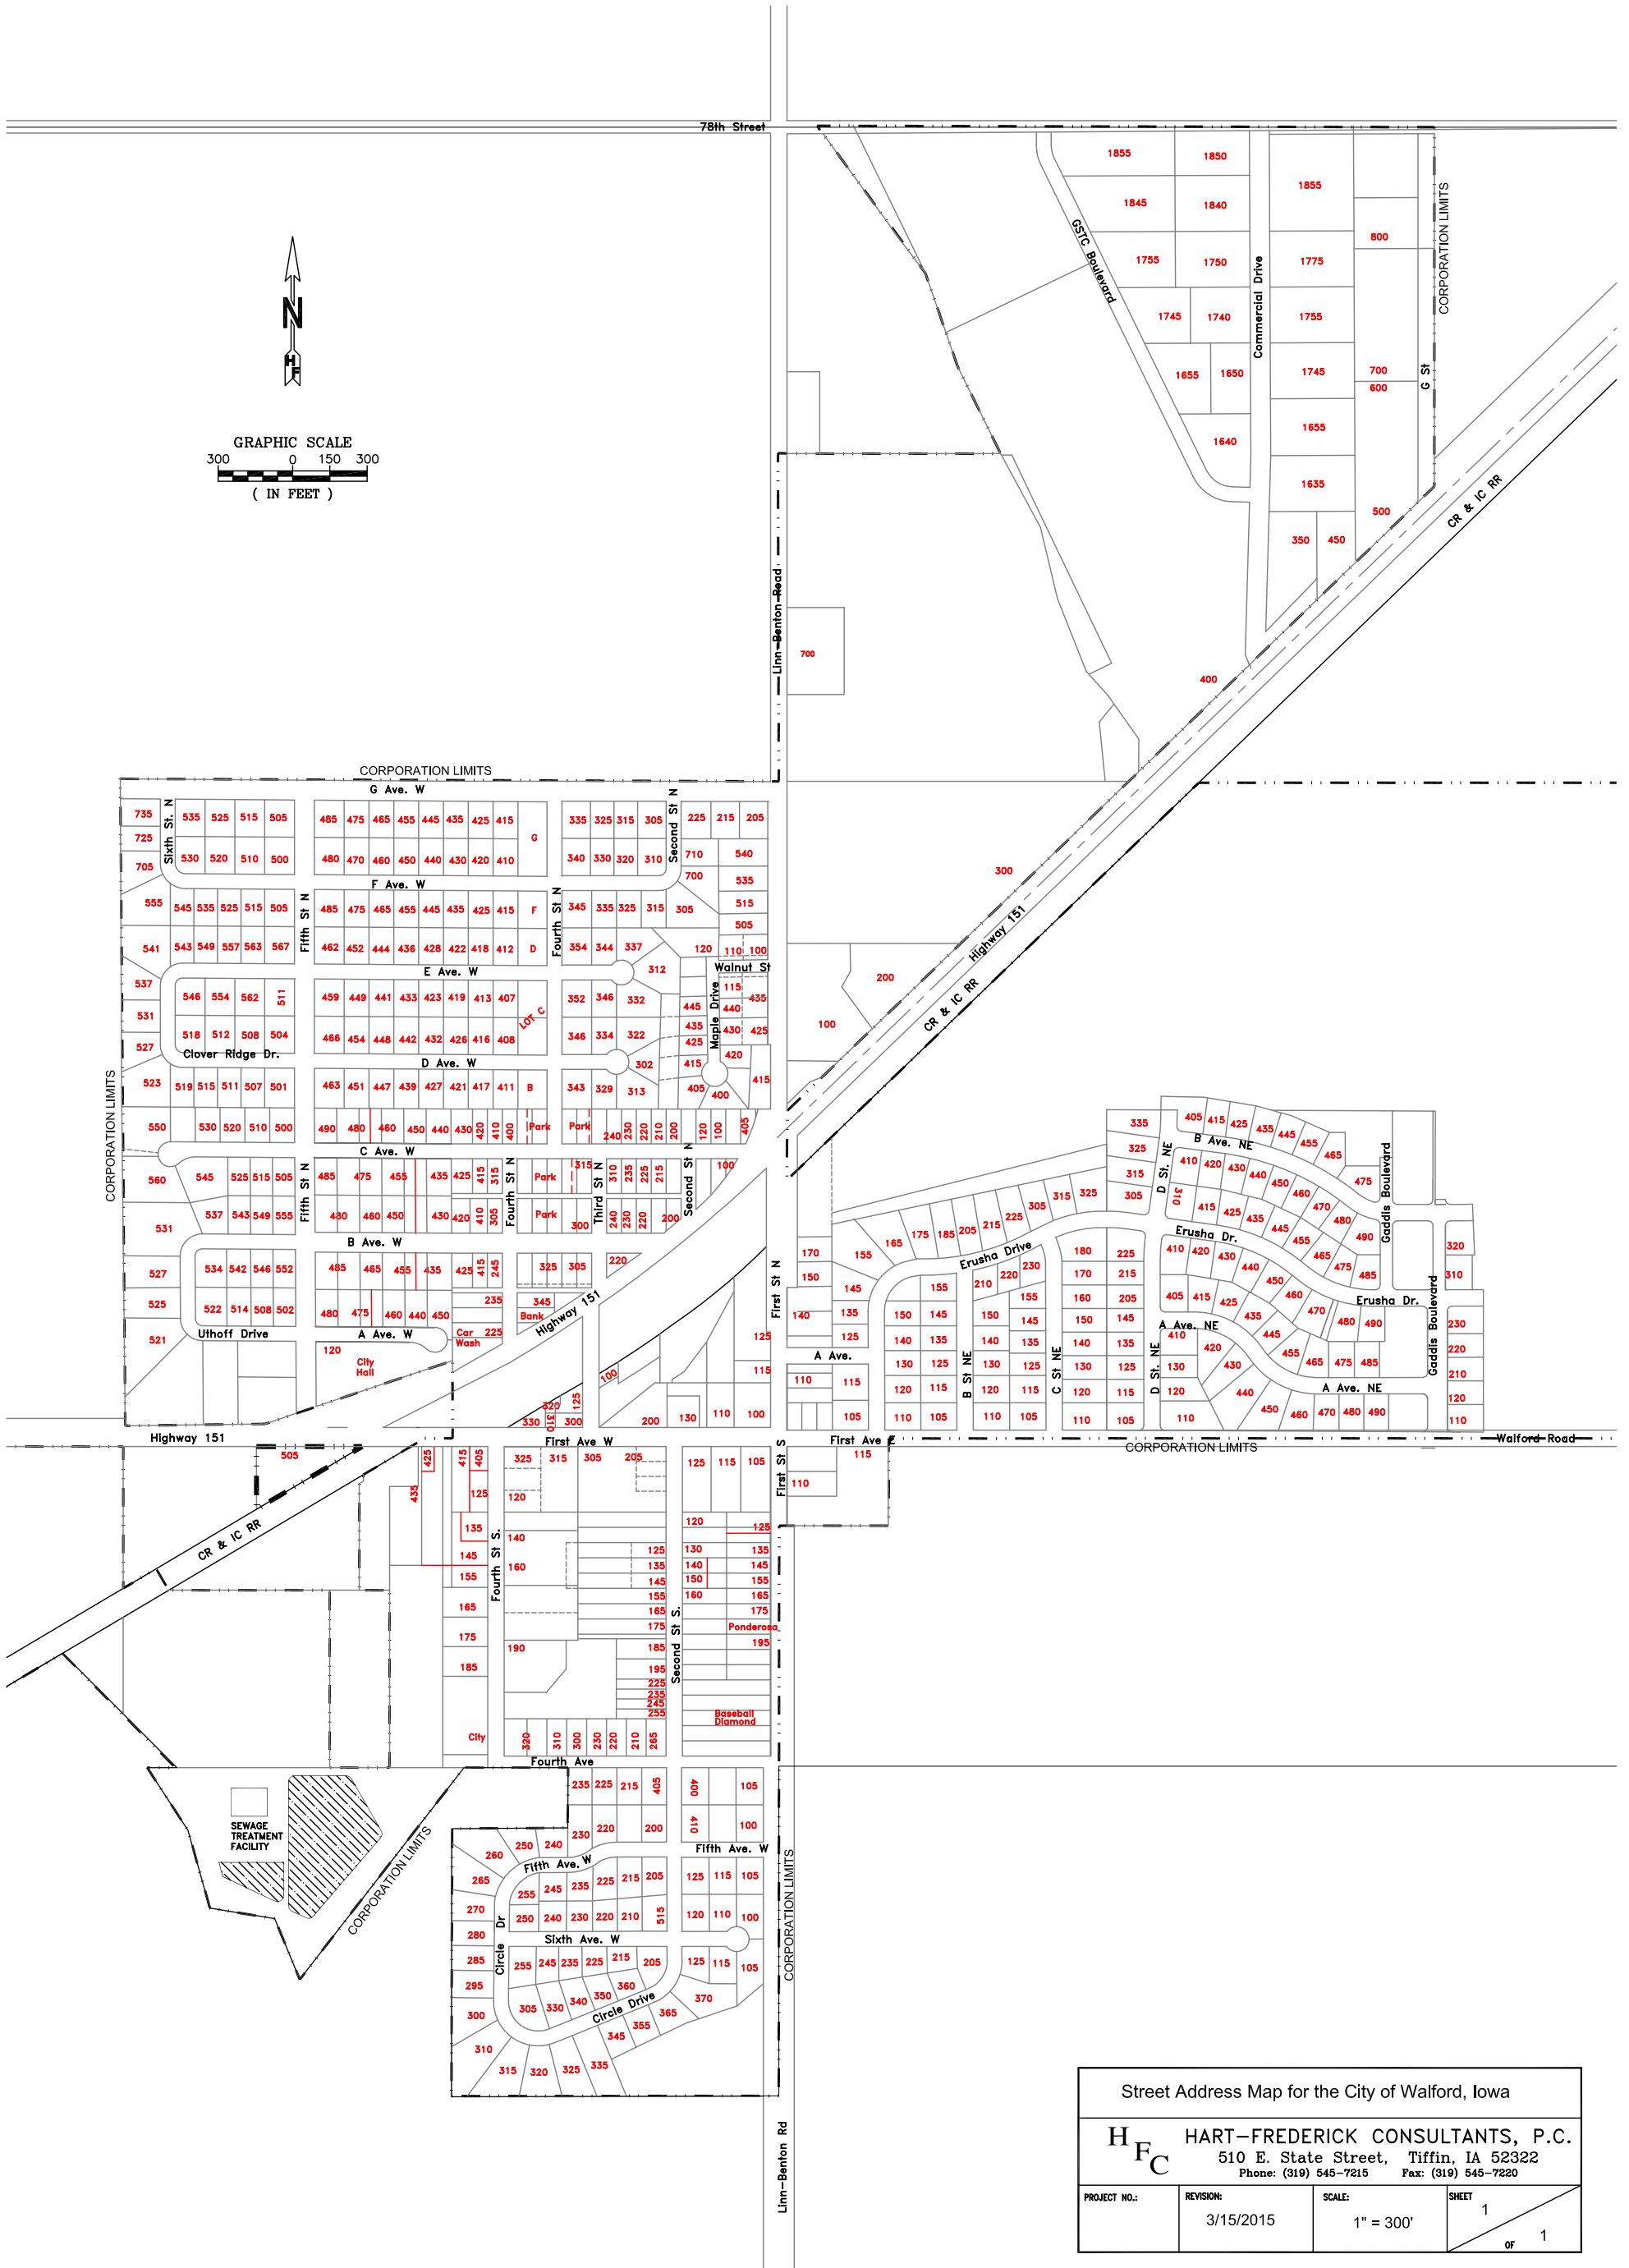

City of Walford Iowa

Street Address Map

Street Address Map for the City of Walford, Iowa			
 HART-FREDERICK CONSULTANTS, P.C. 510 E. State Street, Tiffin, IA 52322 Phone: (319) 545-7215 Fax: (319) 545-7220			
PROJECT NO.:	REVISION:	SCALE:	SHEET
	3/15/2015	1" = 300'	1
			OF 1